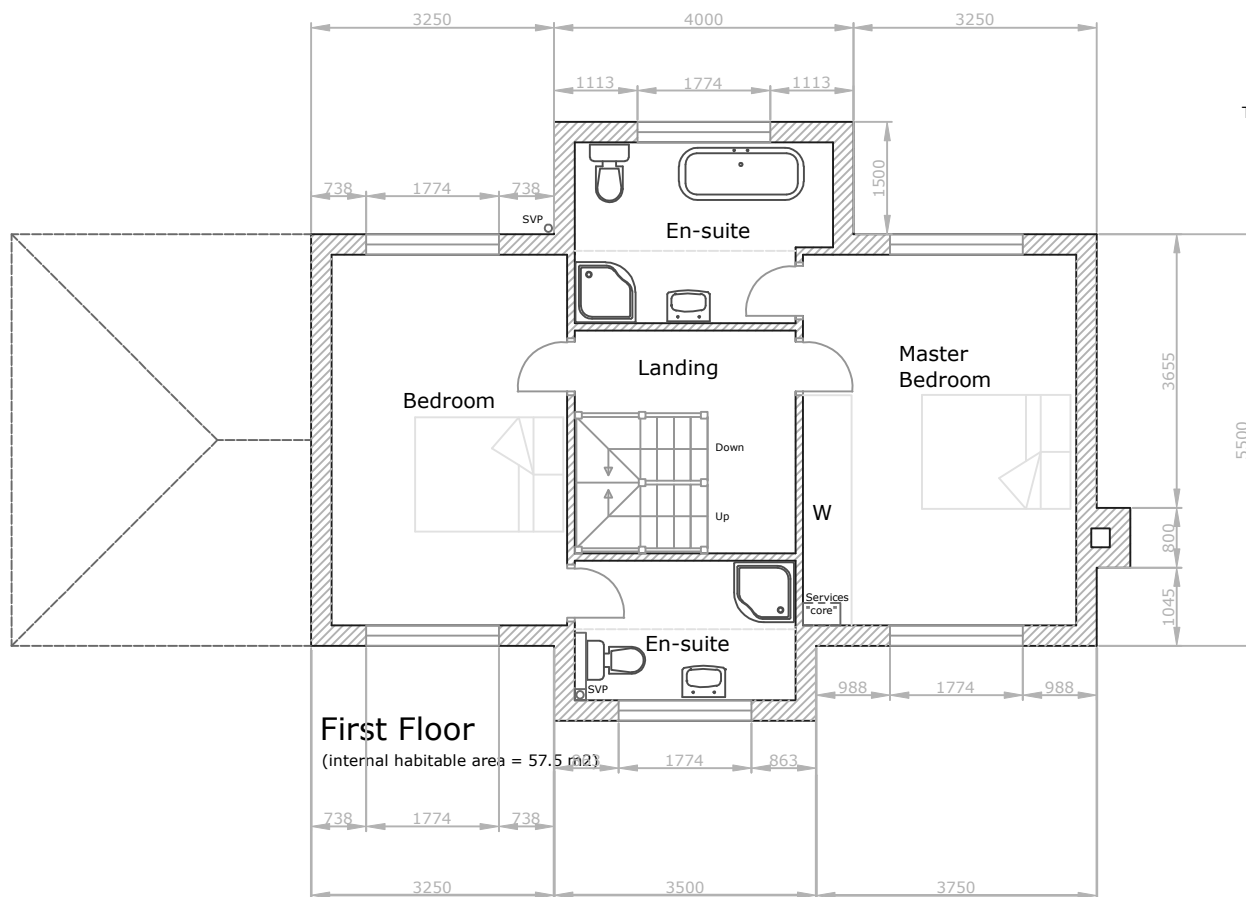

Elevations (Proposed)

Total internal habitable area = 239.1m²

Heritage Property Services
 Lingate House, Oakcroft Road, West Byfleet Surrey
 KT14 6JH
 Telephone: 01483 821046
 E-mail: heritage.properties@ntworld.com
 website: heritage-design-build.co.uk
 (C) Copyright 2004 Heritage Property Services, all rights reserved.

Client	x
Project	Detached Arts & Crafts house
Date	x
Dwg No.	x
Revision	x
Drawn By	MRT
Scale(s)	1:200
Block Plan	

Section B-B showing front elevation & location of existing property

Section A-A showing side elevation & location of adjacent properties
(View from left hand side)