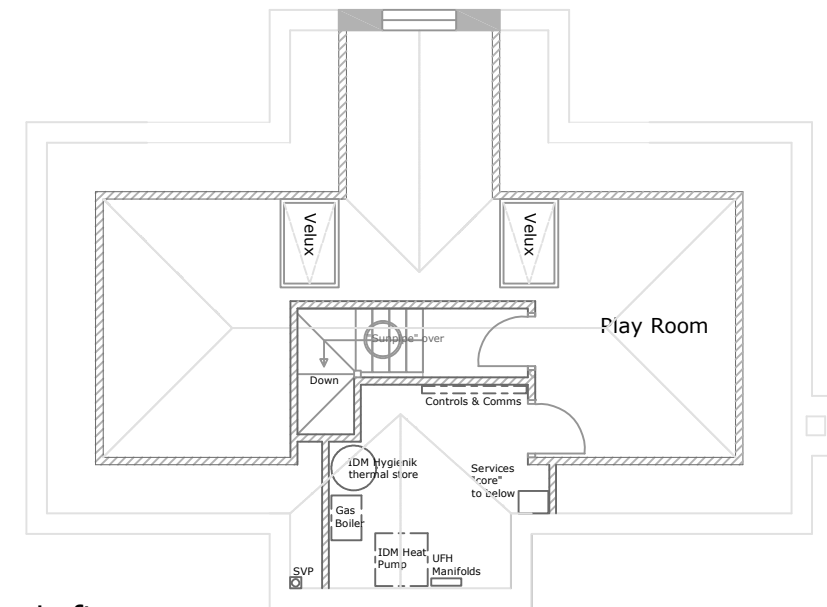

Elevations (Proposed)

Total internal habitable area = 239.1m²

Heritage Property Services
 Lingate House, Oakcroft Road, West Byfleet Surrey
 KT14 6JH
 Telephone: 01483 821046
 E-mail: heritage.properties@ntworld.com
 website: heritage-design-build.co.uk
 (C) Copyright 2004 Heritage Property Services, all rights reserved.

Client	x
Project	Detached Arts & Crafts house
Date	x
Dwg No.	x
Revision	x
Drawn By	MRT
Scale(s)	1:200
Block Plan	

Section B-B showing front elevation & location of existing property

Section A-A showing side elevation & location of adjacent properties
(View from left hand side)