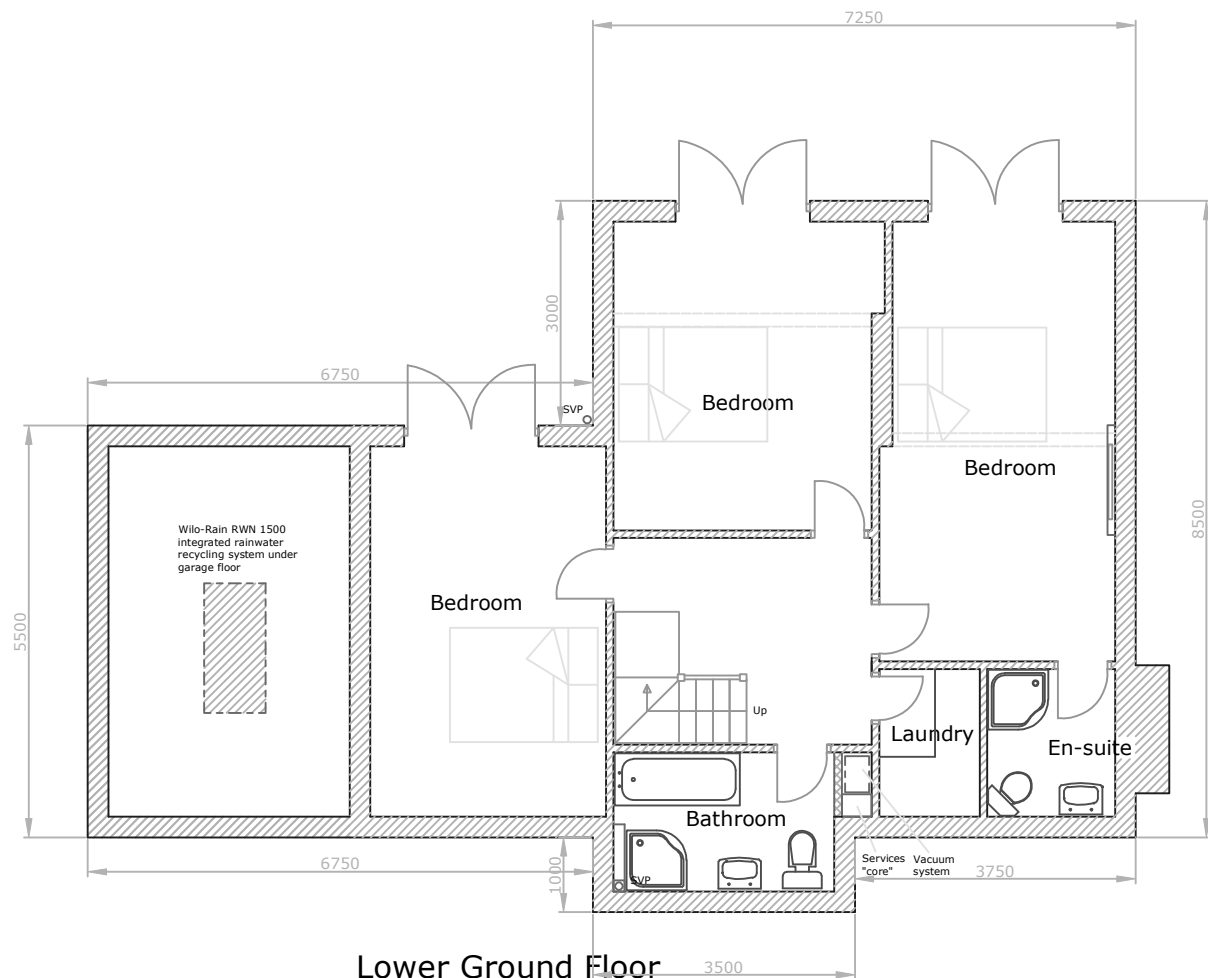

Elevations (Proposed)

Total internal habitable area = 239.1m²

Heritage Property Services
 Lingate House, Oakcroft Road, West Byfleet Surrey
 KT14 6JH
 Telephone: 01483 821046
 E-mail: heritage.properties@ntworld.com
 website: heritage-design-build.co.uk
 (C) Copyright 2004 Heritage Property Services, all rights reserved.

Client	x
Project	Detached Arts & Crafts house
Date	x
Dwg No.	x
Revision	x
Drawn By	MRT
Scale(s)	1:200
Block Plan	

Section B-B showing front elevation & location of existing property

Section A-A showing side elevation & location of adjacent properties
(View from left hand side)

Client	x
Project	Detached Arts & Crafts house
Date	x
Dwg No.	x
Revision	x
Drawn By	MRT
Scale(s)	1:200

Sectional Elevations (Proposed)