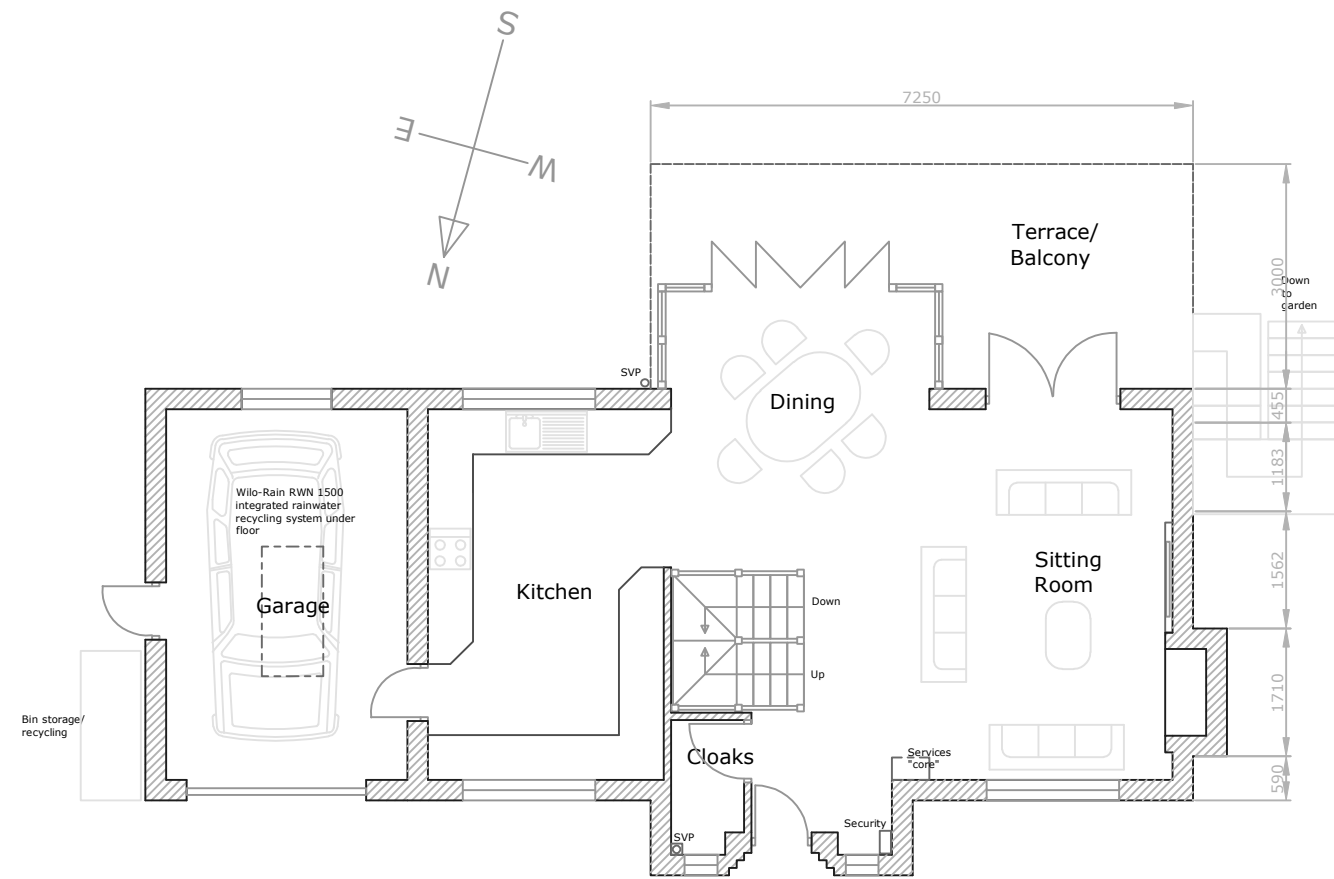

Elevations (Proposed)

Total internal habitable area = 239.1m²

Heritage Property Services
 Lingate House, Oakcroft Road, West Byfleet Surrey
 KT14 6JH
 Telephone: 01483 821046
 E-mail: heritage.properties@ntworld.com
 website: heritage-design-build.co.uk
 (C) Copyright 2004 Heritage Property Services, all rights reserved.

Client	x
Project	Detached Arts & Crafts house
Date	x
Dwg No.	x
Revision	x
Drawn By	MRT
Scale(s)	1:200
Block Plan	

Section B-B showing front elevation & location of existing property

Section A-A showing side elevation & location of adjacent properties
(View from left hand side)