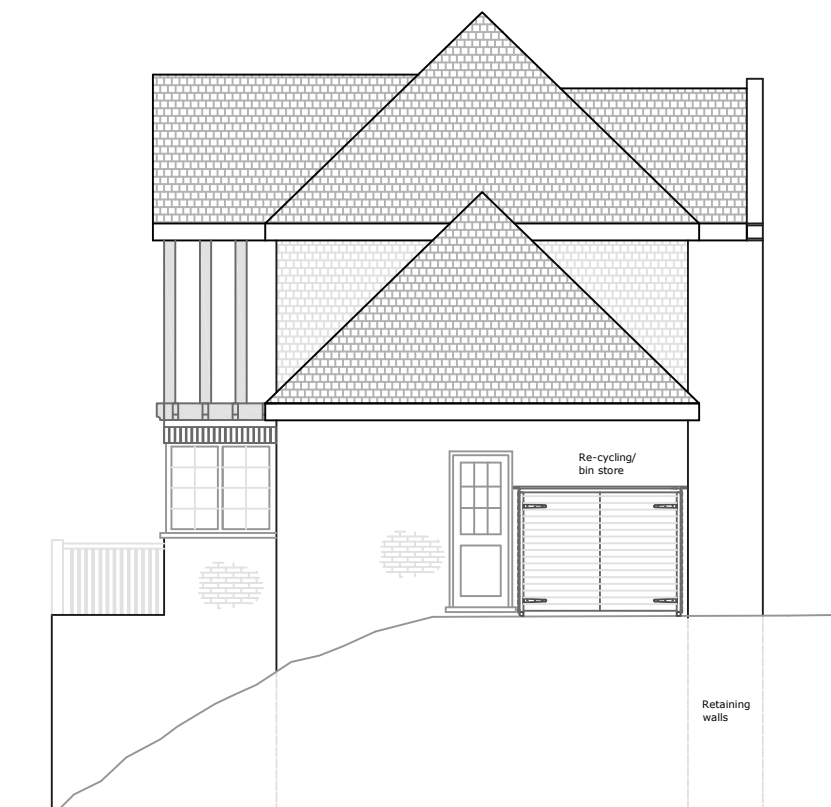

Front Elevation
(View from Derrydown)

Right Elevation

Left Elevation

Rear Elevation (South facing)

Heritage
Innovative Architectural Design

Heritage Property Services
Lingate House, Oakcroft Road, West Byfleet Surrey
KT14 6JH

Elevations (Proposed)

Total internal habitable area = 239.1m²

Heritage Property Services
 Lingate House, Oakcroft Road, West Byfleet Surrey
 KT14 6JH
 Telephone: 01483 821046
 E-mail: heritage.properties@ntworld.com
 website: heritage-design-build.co.uk
 (C) Copyright 2004 Heritage Property Services, all rights reserved.

Client	x
Project	Detached Arts & Crafts house
Date	x
Dwg No.	x
Revision	x
Drawn By	MRT
Scale(s)	1:200
Block Plan	

Section B-B showing front elevation & location of existing property

Section A-A showing side elevation & location of adjacent properties
(View from left hand side)

Client	x
Project	Detached Arts & Crafts house
Date	x
Dwg No.	x
Revision	x
Drawn By	MRT
Scale(s)	1:200

Sectional Elevations (Proposed)