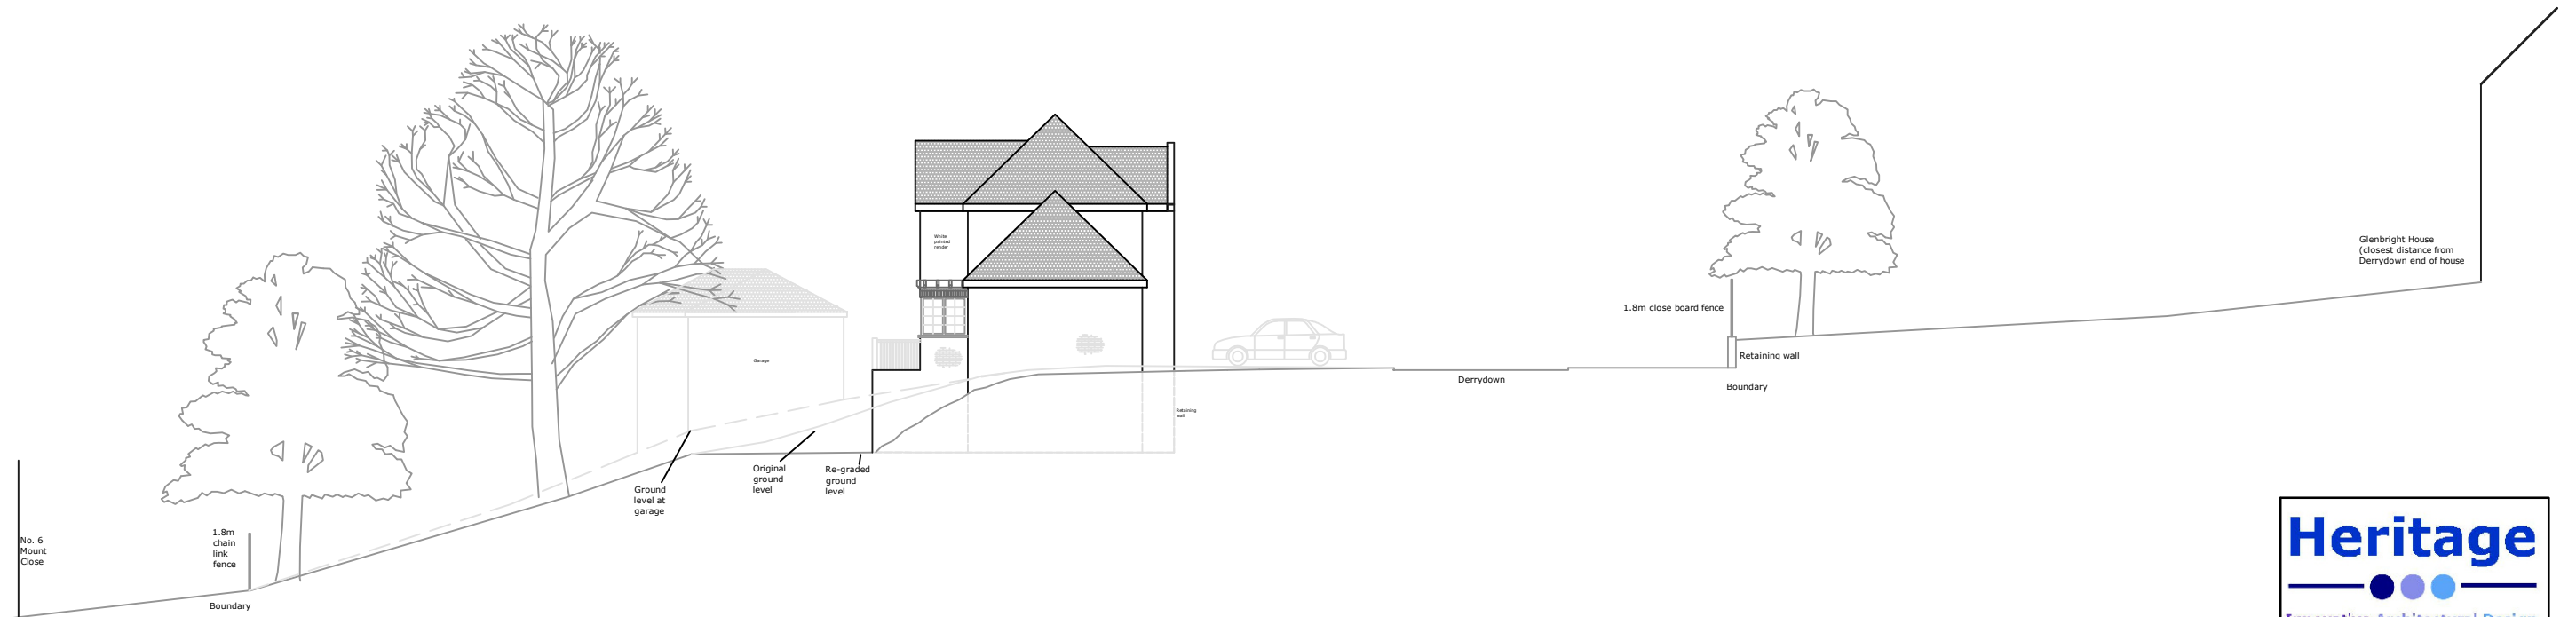

Client	x
Project	Detached Arts & Crafts house
Date	x
Dwg No.	x
Revision	x
Drawn By	MRT
Scale(s)	1:200
Block Plan	

Section B-B showing front elevation & location of existing property

Section A-A showing side elevation & location of adjacent properties
(View from left hand side)

Client	x
Project	Detached Arts & Crafts house
Date	x
Dwg No.	x
Revision	x
Drawn By	MRT
Scale(s)	1:200

Sectional Elevations (Proposed)