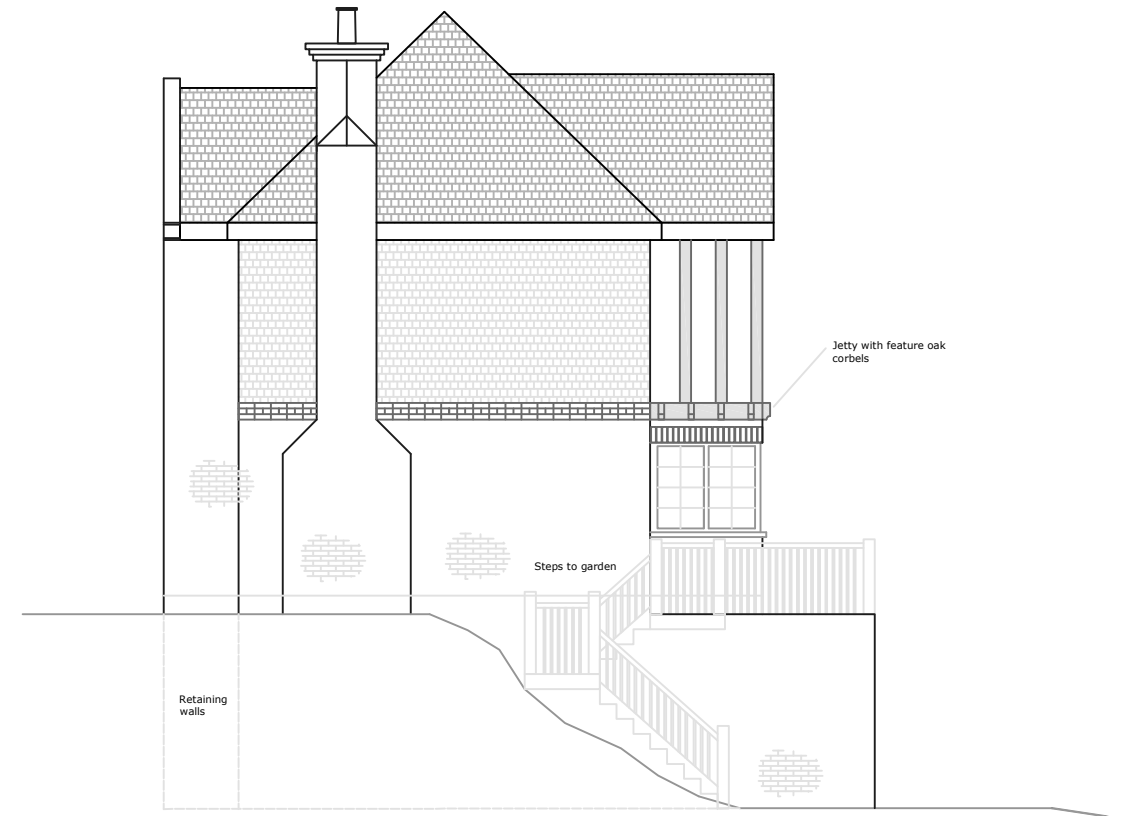

Front Elevation
(View from Derrydown)

Right Elevation

Left Elevation

Rear Elevation (South facing)

Heritage
Innovative Architectural Design

Heritage Property Services
Lingate House, Oakcroft Road, West Byfleet Surrey
KT14 6JH

Elevations (Proposed)

Total internal habitable area = 239.1m²

Heritage Property Services
 Lingate House, Oakcroft Road, West Byfleet Surrey
 KT14 6JH
 Telephone: 01483 821046
 E-mail: heritage.properties@ntworld.com
 website: heritage-design-build.co.uk
 (C) Copyright 2004 Heritage Property Services, all rights reserved.

Client	x
Project	Detached Arts & Crafts house
Date	x
Dwg No.	x
Revision	x
Drawn By	MRT
Scale(s)	1:200
Block Plan	

Section B-B showing front elevation & location of existing property

Section A-A showing side elevation & location of adjacent properties
(View from left hand side)

Client	x
Project	Detached Arts & Crafts house
Date	x
Dwg No.	x
Revision	x
Drawn By	MRT
Scale(s)	1:200

Sectional Elevations (Proposed)